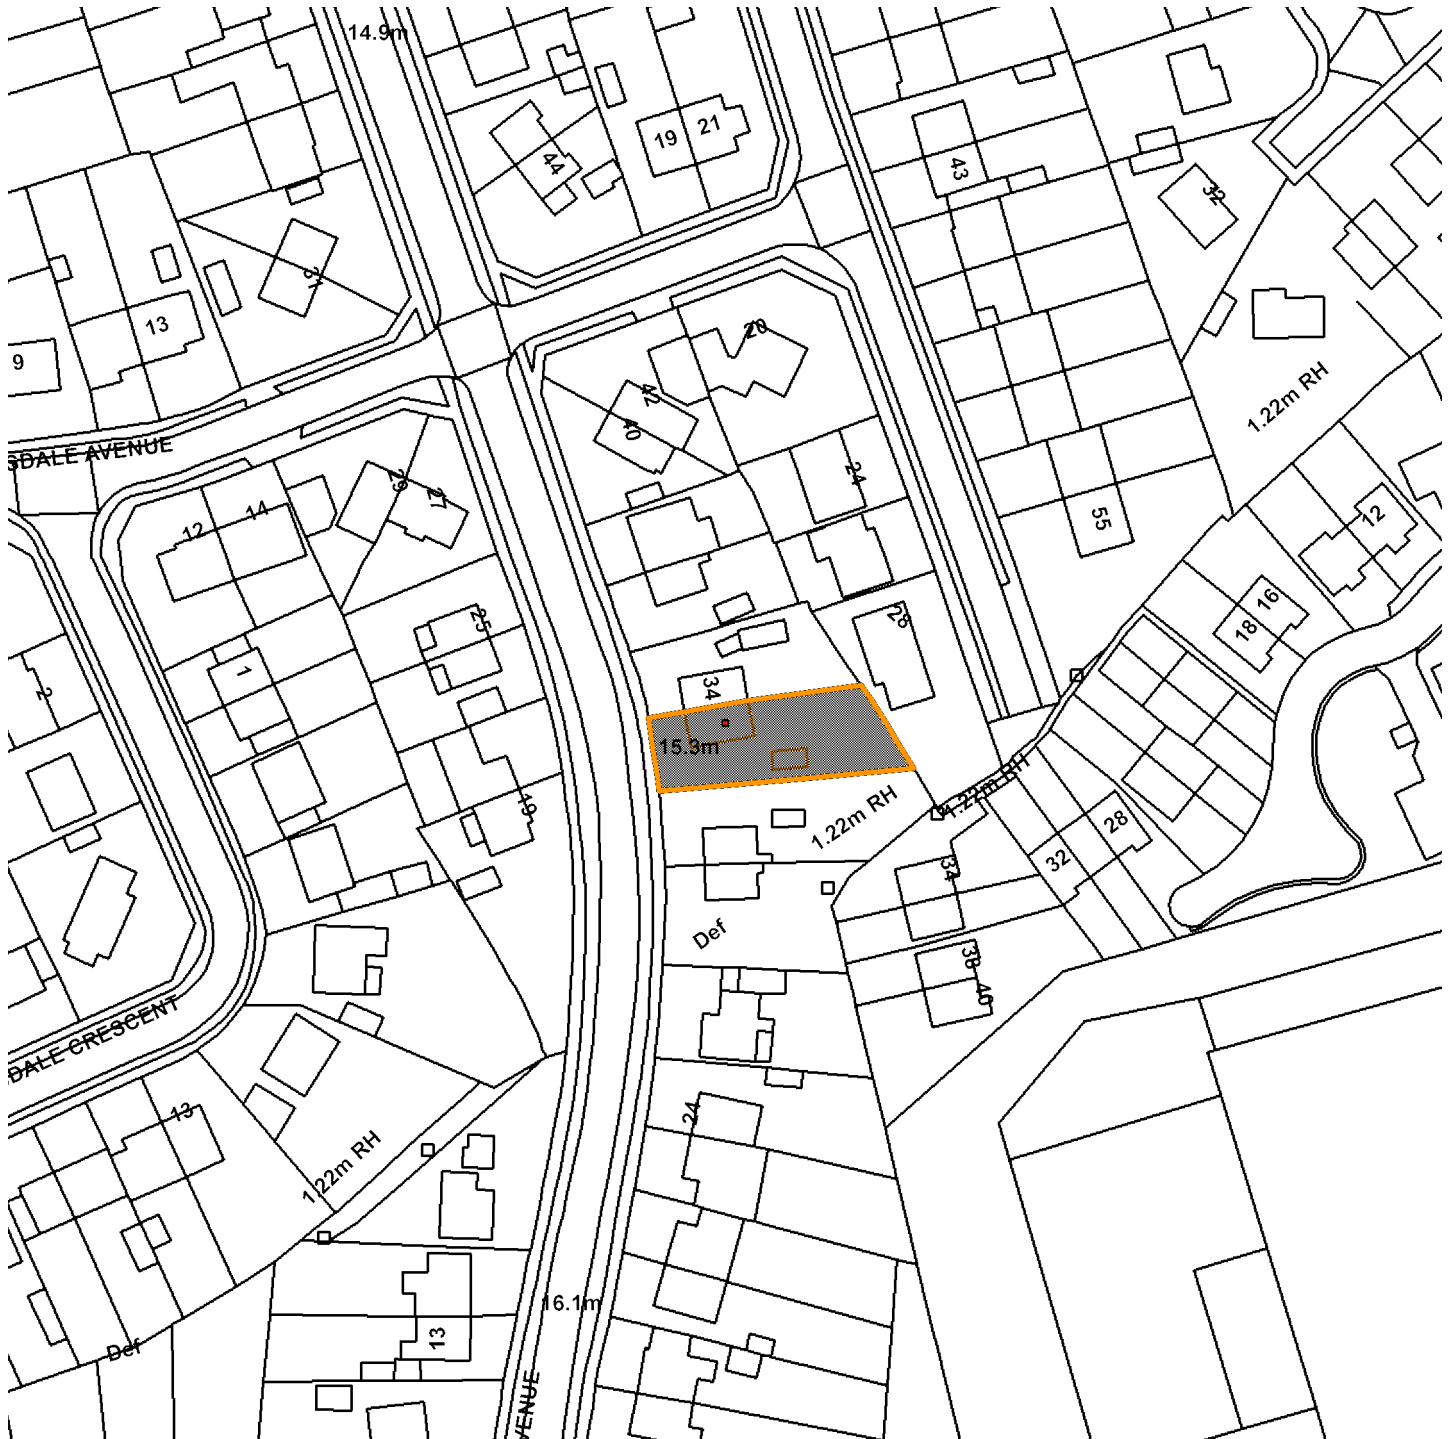

14/02443/FUL

32 Tranby Avenue Osbaldwick

Scale : 1:1059

Reproduced from the Ordnance Survey map with the permission of the Controller of Her Majesty's Stationery Office © Crown Copyright 2000.

Unauthorised reproduction infringes Crown Copyright and may lead to prosecution or civil proceedings.

Produced using ESRI (UK)'s MapExplorer 2.0 - <http://www.esriuk.com>

Organisation	CYC
Department	Not Set
Comments	Site Plan
Date	30 December 2014
SLA Number	Not Set